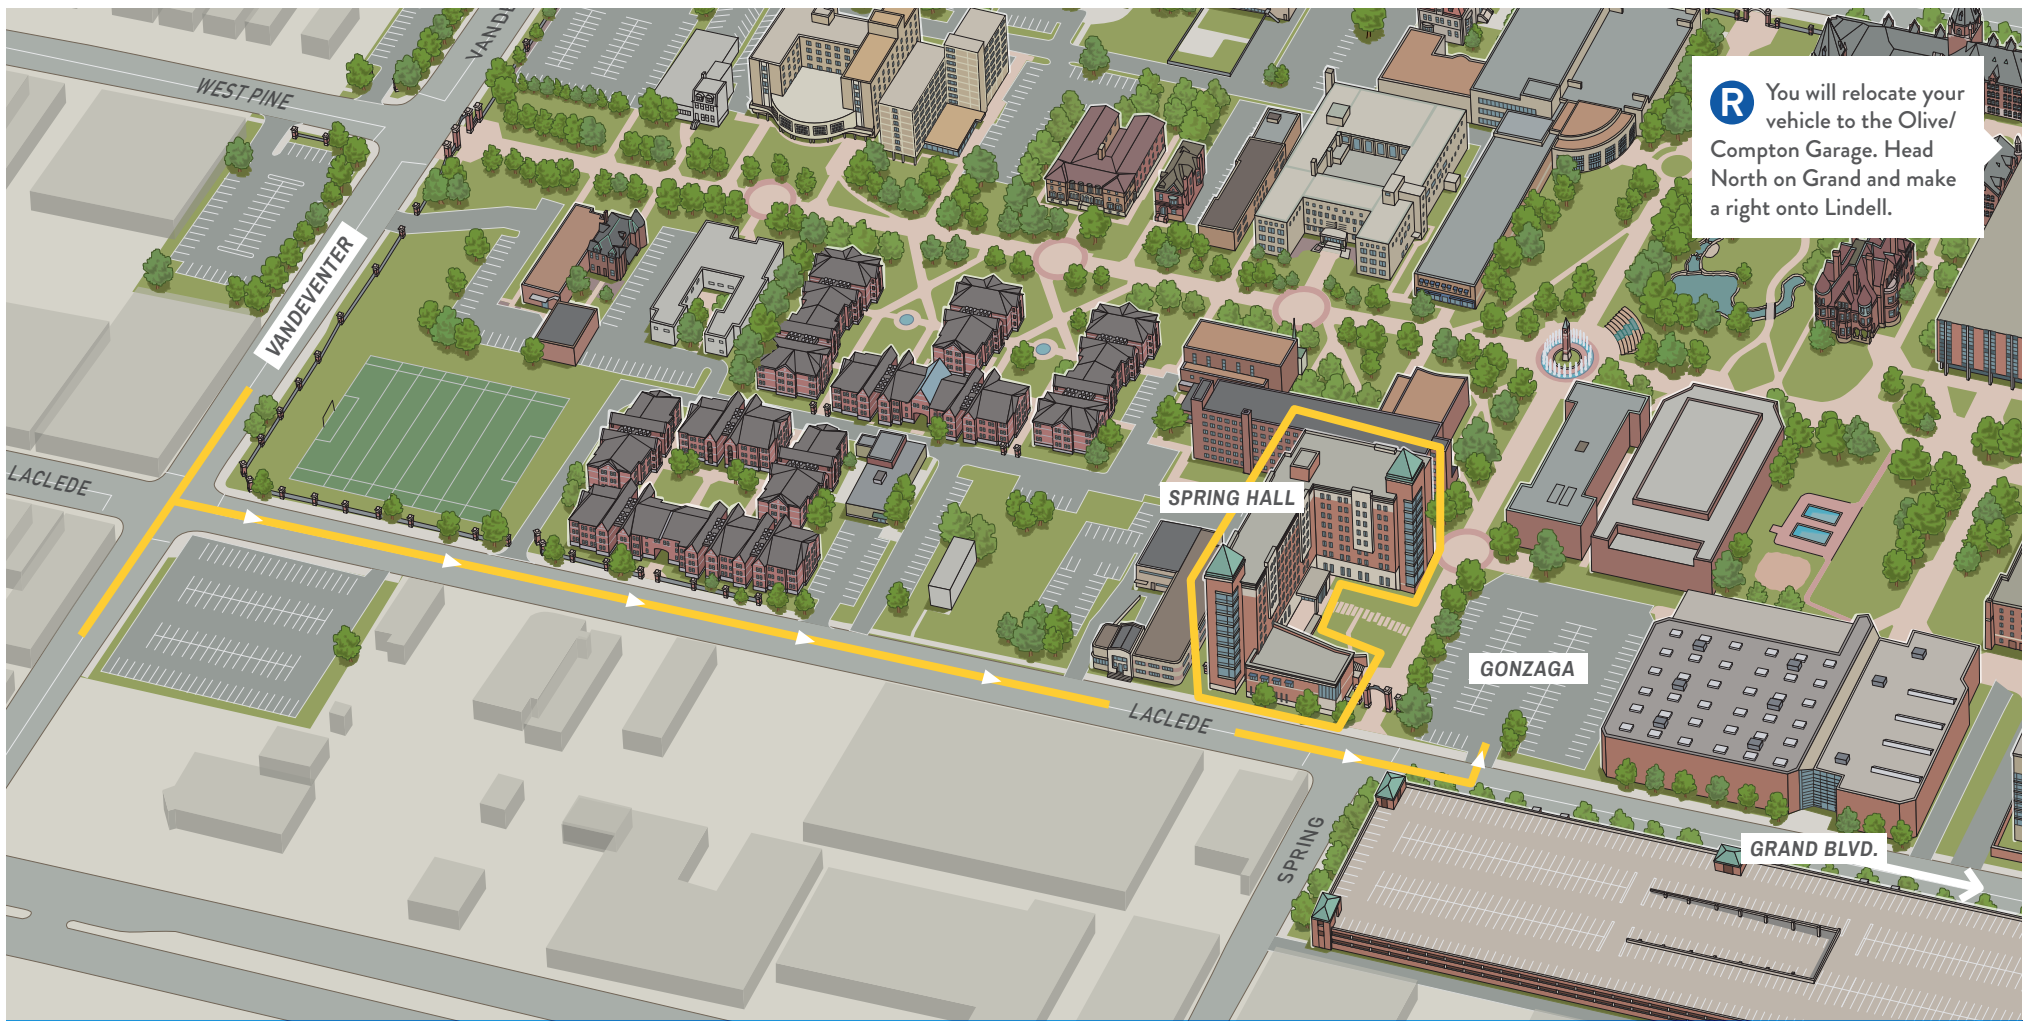

SPRING HALL

THIS SIDE UP.

THIS SIDE UP.

ASSIGNED DATE AND TIME BLOCK

FIRST AND LAST NAME

CELL PHONE NUMBER

PLEASE PLACE THIS PARKING PERMIT ON YOUR DASH THIS SIDE UP FOR MOVE-IN DAY.

CHECK-IN LOCATION:
Outside Spring Hall

**PARKING LOT
FOR UNLOADING:**
Gonzaga

**PARKING LOTS
FOR RELOCATION:**
Olive/Compton Garage

GETTING TO SPRING HALL MOVE-IN

11 North Spring Ave., St. Louis, MO 63108

- 1 Approach campus from Vandeventer Ave.
- 2 Turn east onto Laclede Avenue, which will be one way eastbound on Aug. 20.
- 3 Turn left into the Gonzaga parking lot for Spring Hall.
- 4 Park in an open spot temporarily to unload, check in, move in and then relocate your vehicle.